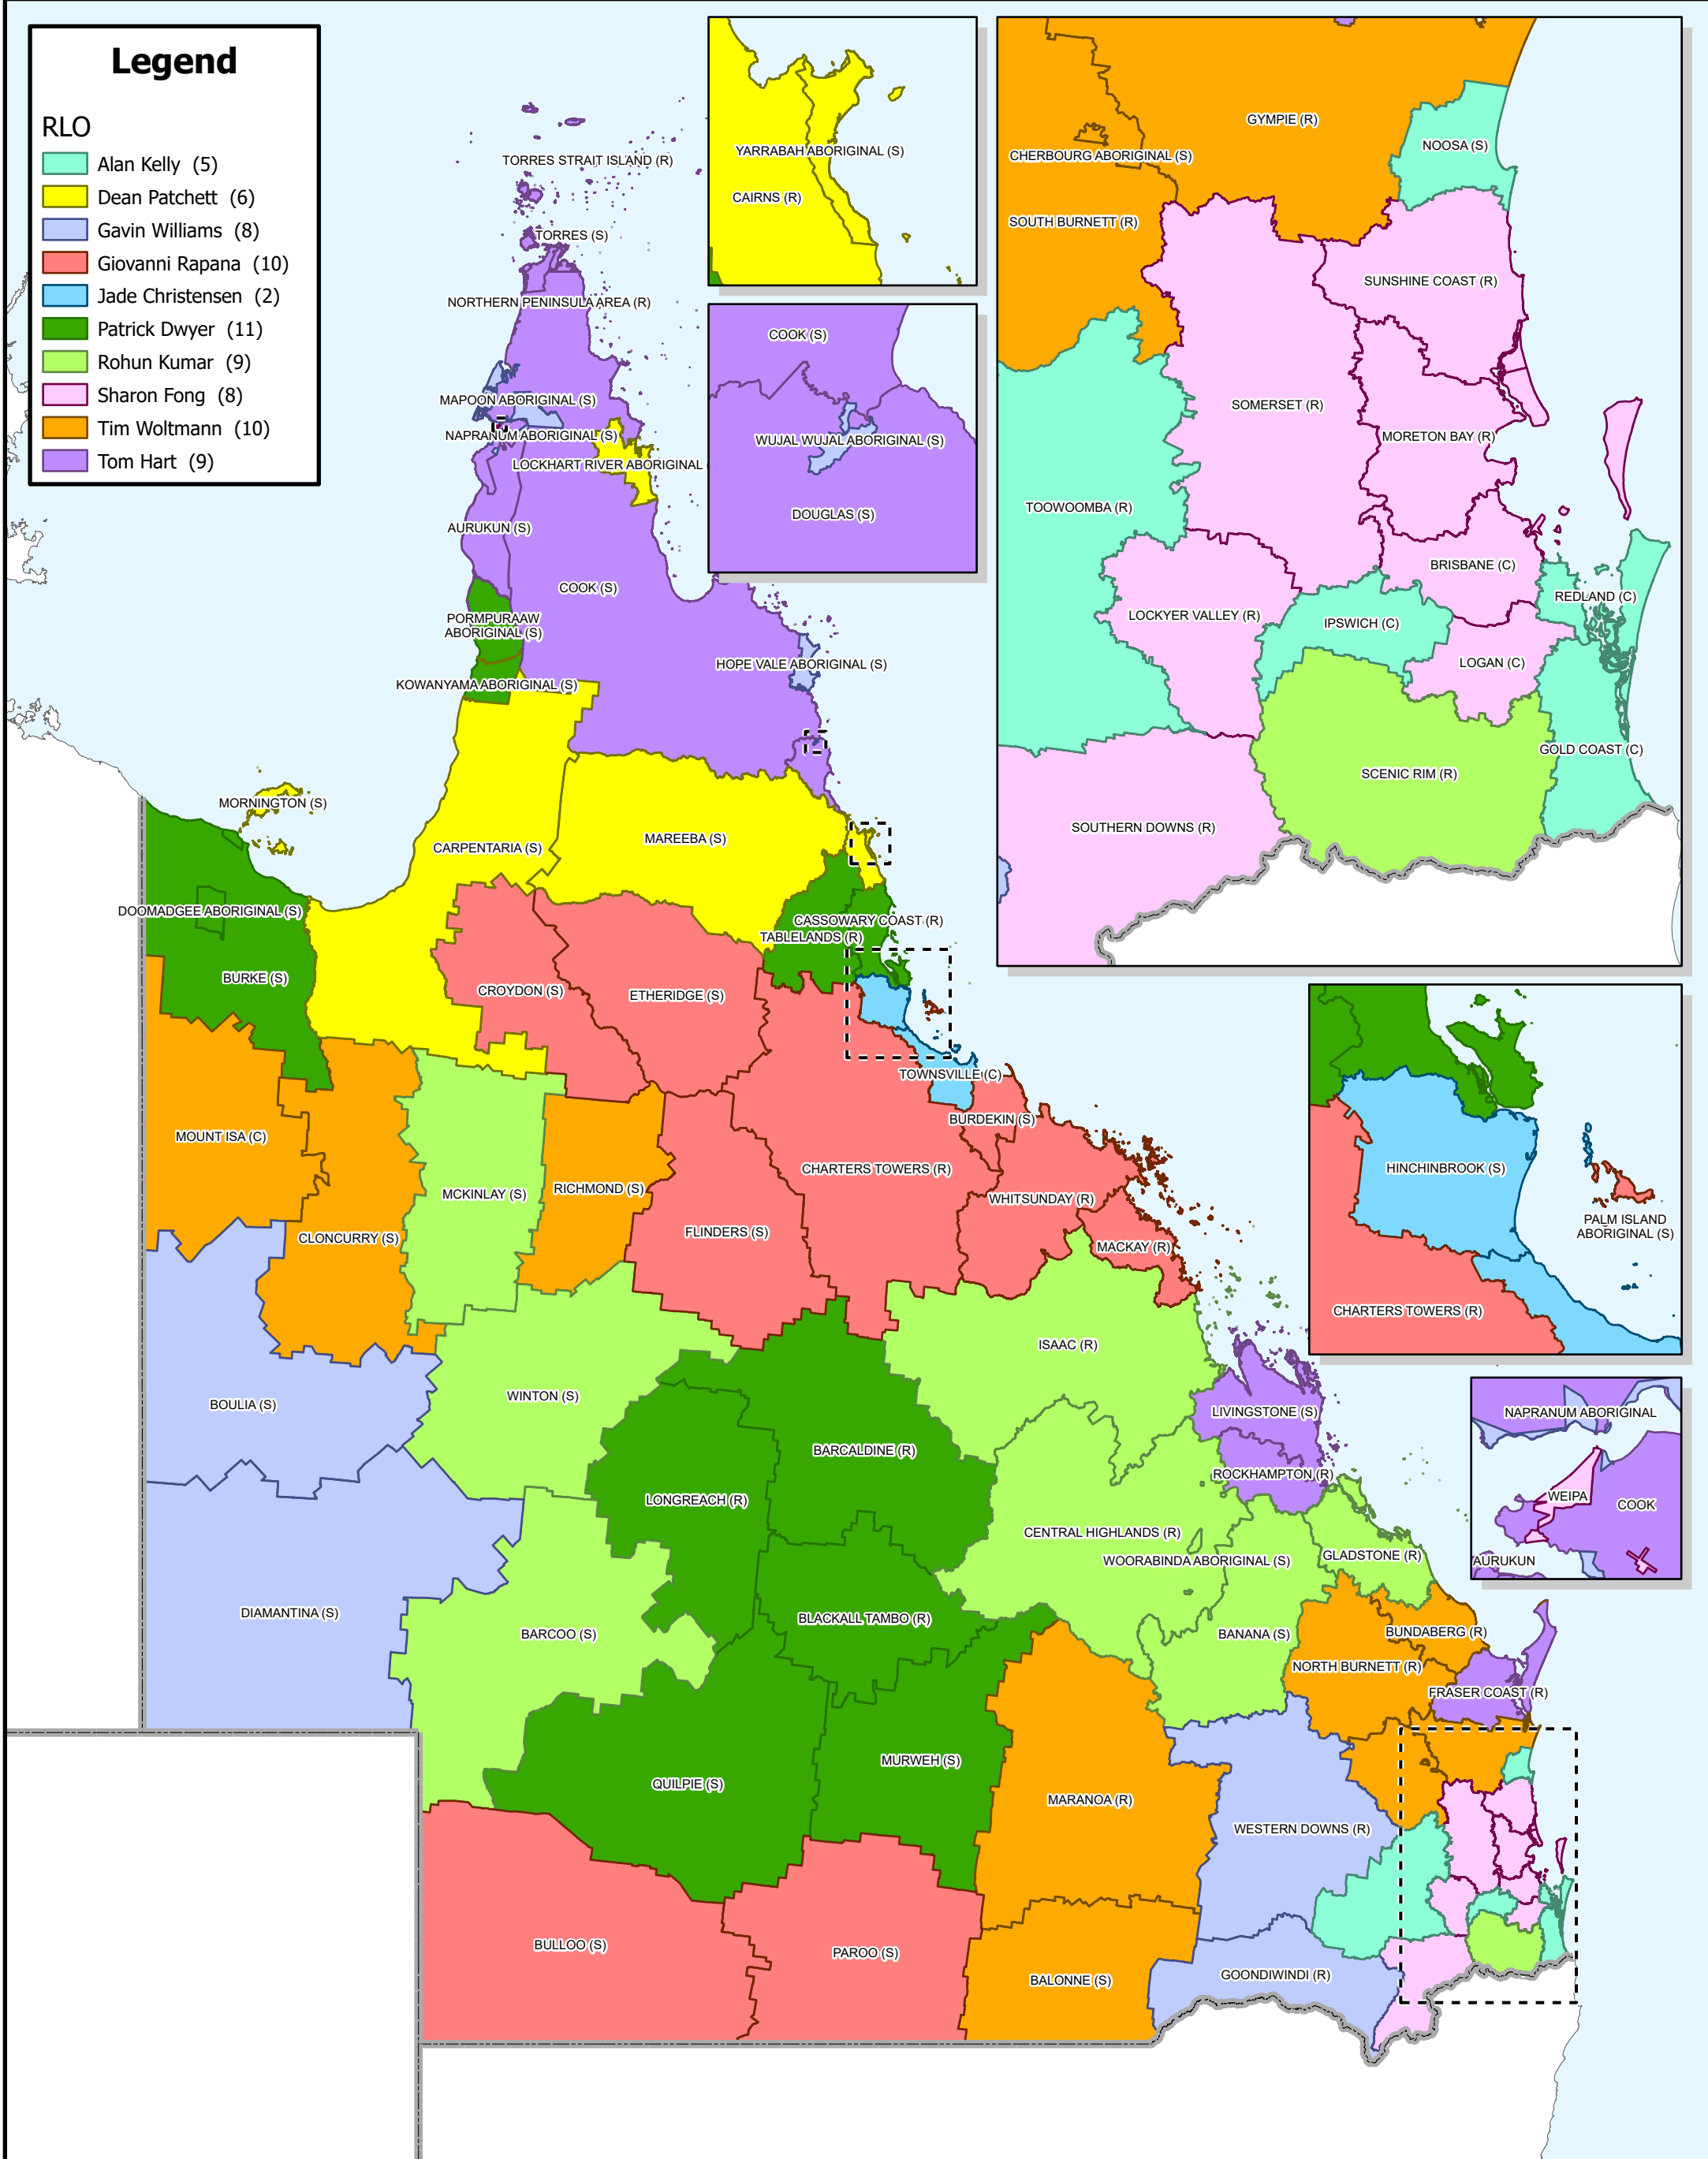

Legend

RLO

- Alan Kelly (5)
- Dean Patchett (6)
- Gavin Williams (8)
- Giovanni Rapana (10)
- Jade Christensen (2)
- Patrick Dwyer (11)
- Rohun Kumar (9)
- Sharon Fong (8)
- Tim Woltmann (10)
- Tom Hart (9)

MAP INFORMATION	
Local Authority:	Whole of state
Locality:	Whole of state
Coordinate System:	GCS_GDA_1994

N

0 50 100 150 200 250

Kilometres

Scale - 1:7,210,781 (at A3)

While every care is taken to ensure the accuracy of this data, the Queensland Reconstruction Authority and/or contributors to this publication, makes no representations or warranties about its accuracy, reliability, completeness or suitability for any particular purpose and disclaims all responsibility and all liability (including without limitation, liability in negligence) for all expenses, losses, damages, (including indirect or subsequent damage) and costs which you might incur as a result of the data being inaccurate or incomplete in any way or for any reason. Data must not be used for direct marketing or be used in breach of privacy laws.

<h3>Regional Liaison Officer Regions</h3> <p>January 2024</p>	QRA JOB RLO
	DATE 3/25/2024
	REV 1